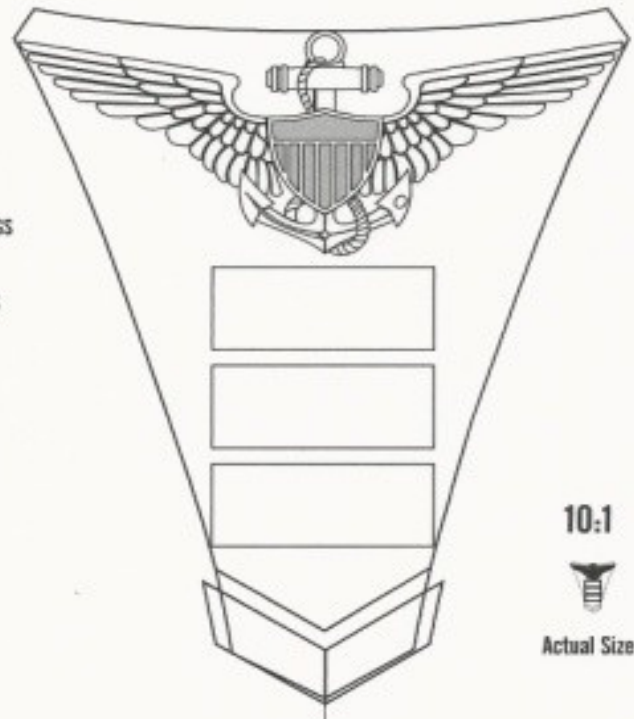

# Design Dash: 0100ZBFP

Master#100Z

Design Variation: 0100Z0942

Style: B

Tool(s):

Reference #: 340821

Art ID #:

Based On #: 100z685

Approval Date: 7/013

Revision Date:

Inload Date:

Week/Year:

LT

RAISE AND MODEL  
NAVAL AVIATOR WINGS

RAISE 3 PANTO BARS

10:1

Actual Size

REFERENCE ART	REVISIONS
	

PATH: \\Egnow2k1pf\assembly\Military\Bartee Military\2013\RING MFG

© JOSTENS, INC. 2007